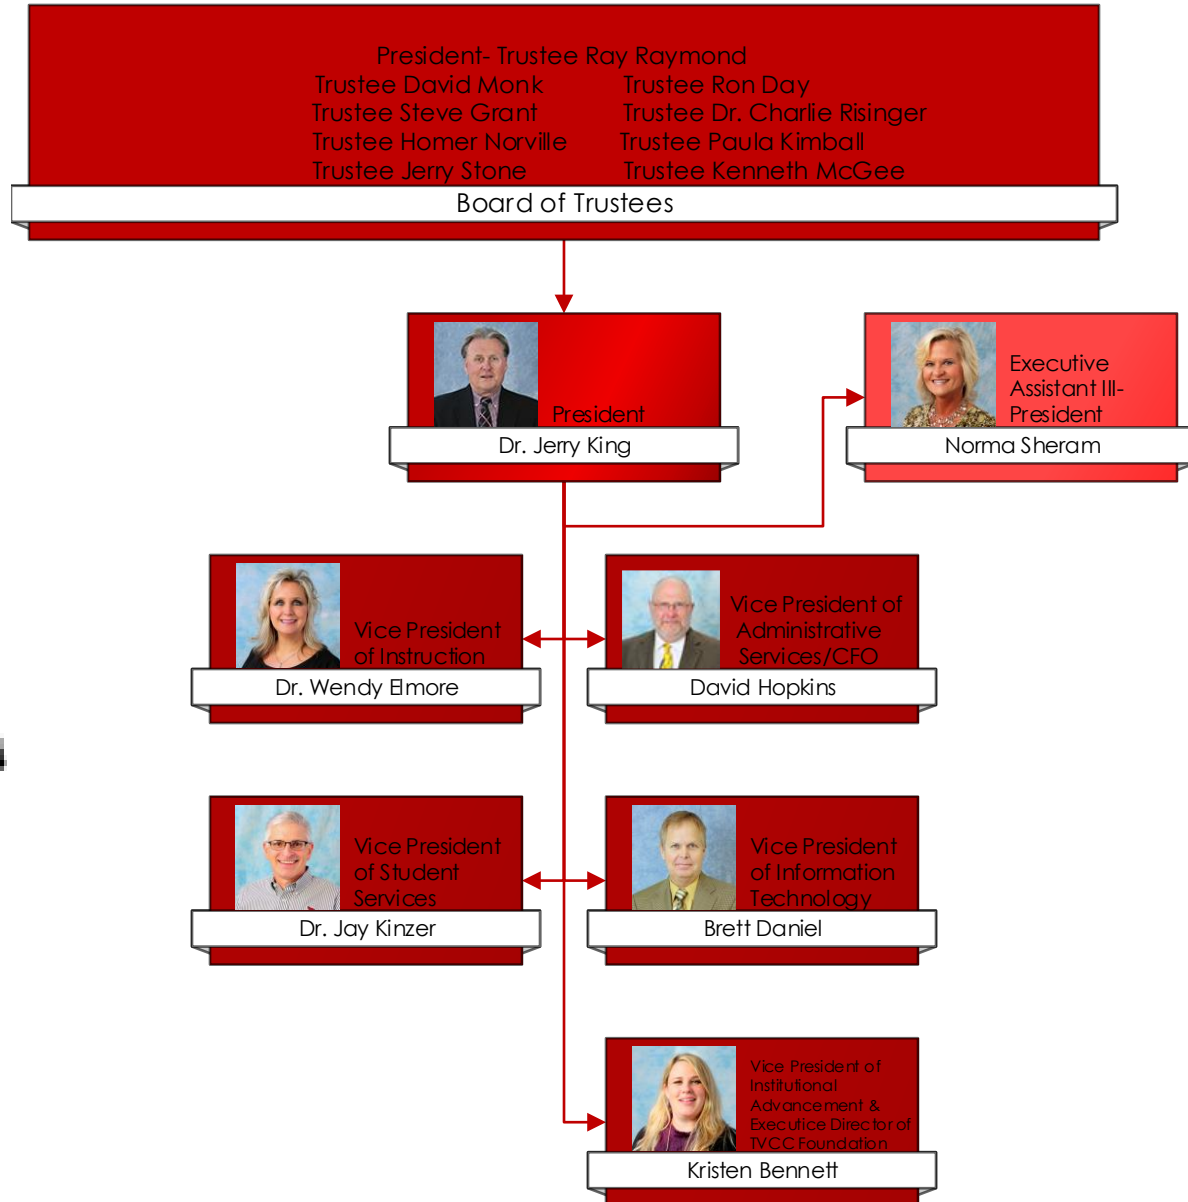

Trinity Valley Community College Organizational Chart

Revised
11/20/2019

Executive Team

President

President
Dr. Jerry King

Associate Vice
President of
Facilities
Management
David Graem

Vice President of Instruction

Vice President of Information Technology

Vice President of Administrative Services/CFO

Vice President of Student Services/ Athletic Director

Vice President of Institutional Advancement

Provost, Health Science Center