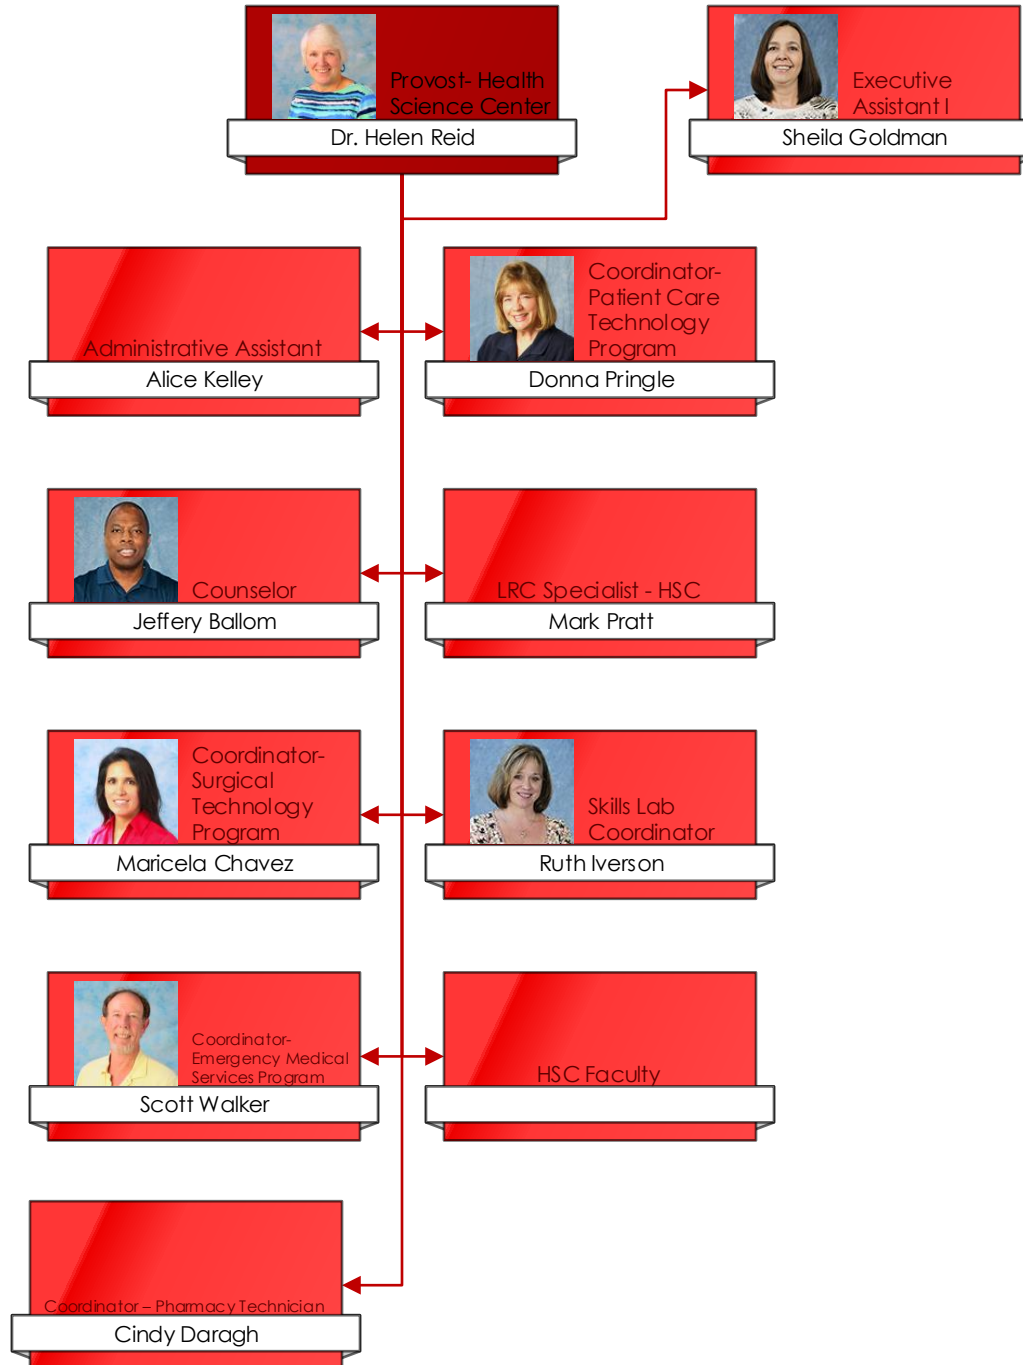

Trinity Valley Community College Organizational Chart

Revised
11/20/2019

Executive Team

President

President
Dr. Jerry King

Associate Vice
President of
Facilities
Management
David Graem

Vice President of Instruction

Vice President of Information Technology

Vice President of Administrative Services/CFO

Vice President of Student Services/ Athletic Director

Vice President of Institutional Advancement

Provost, Health Science Center