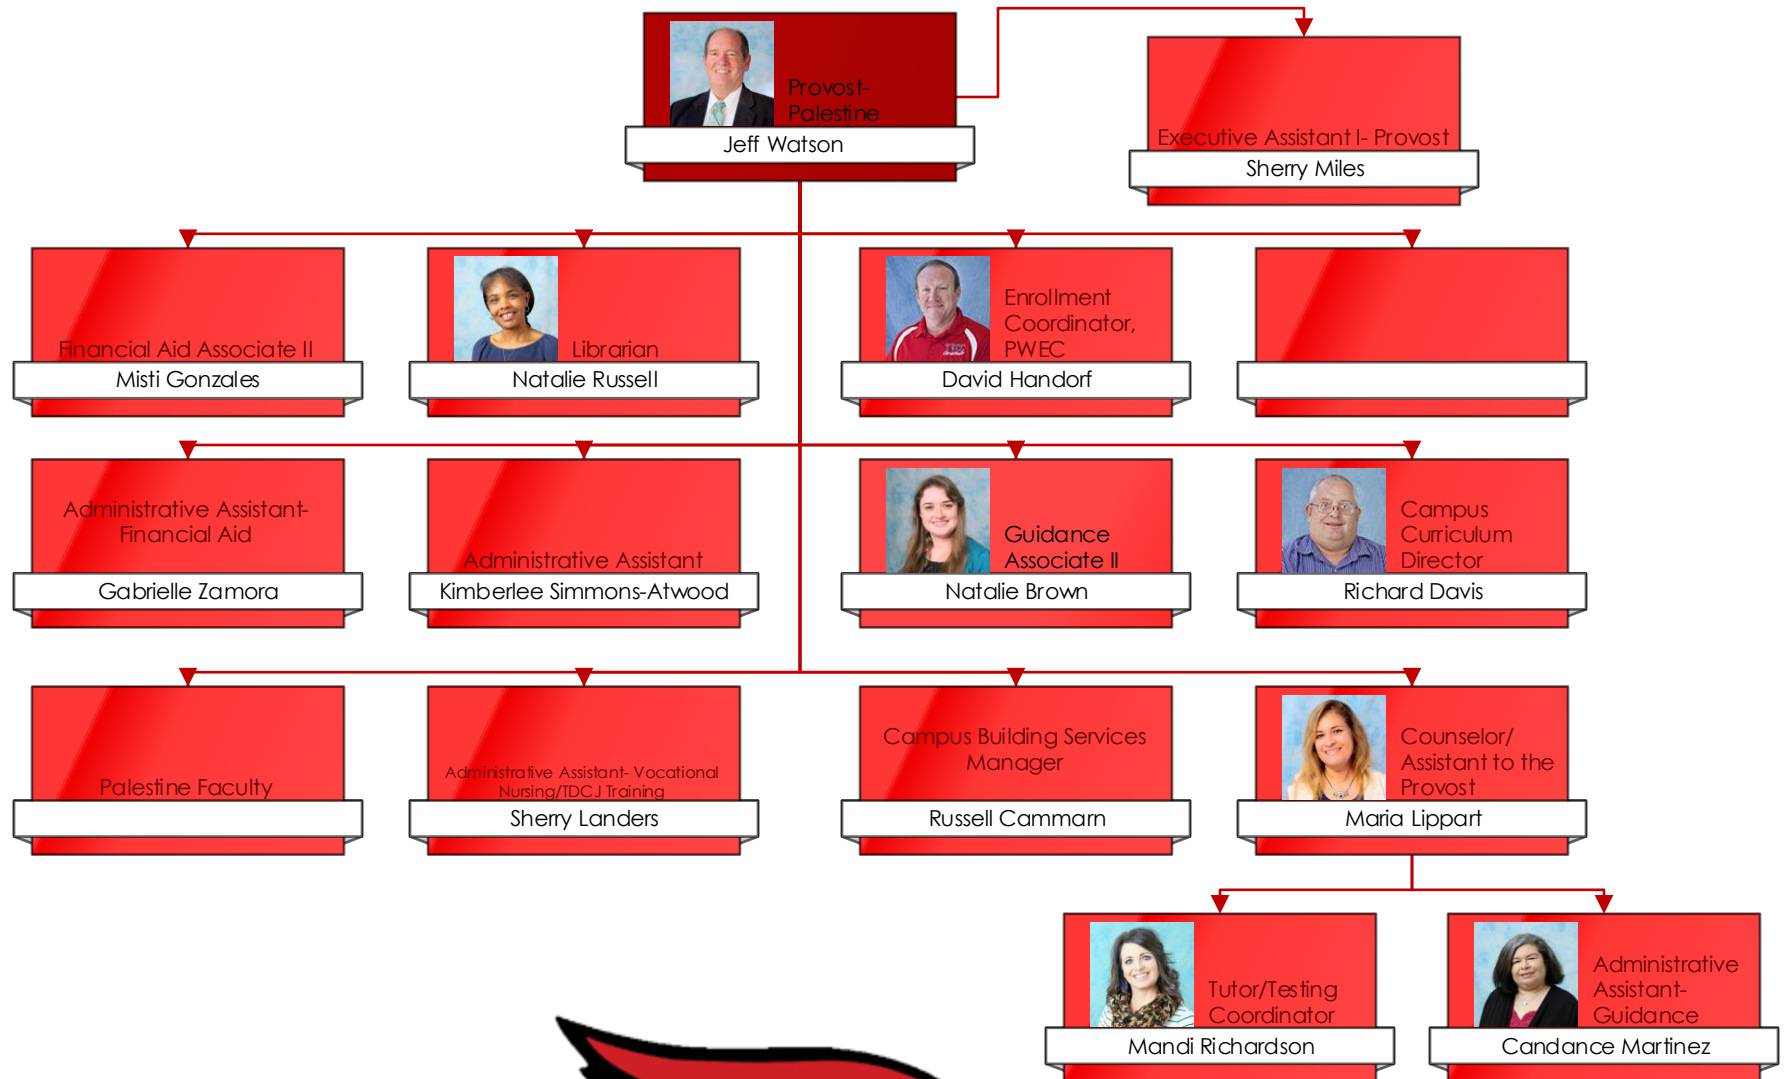

Provost, Palestine Campus