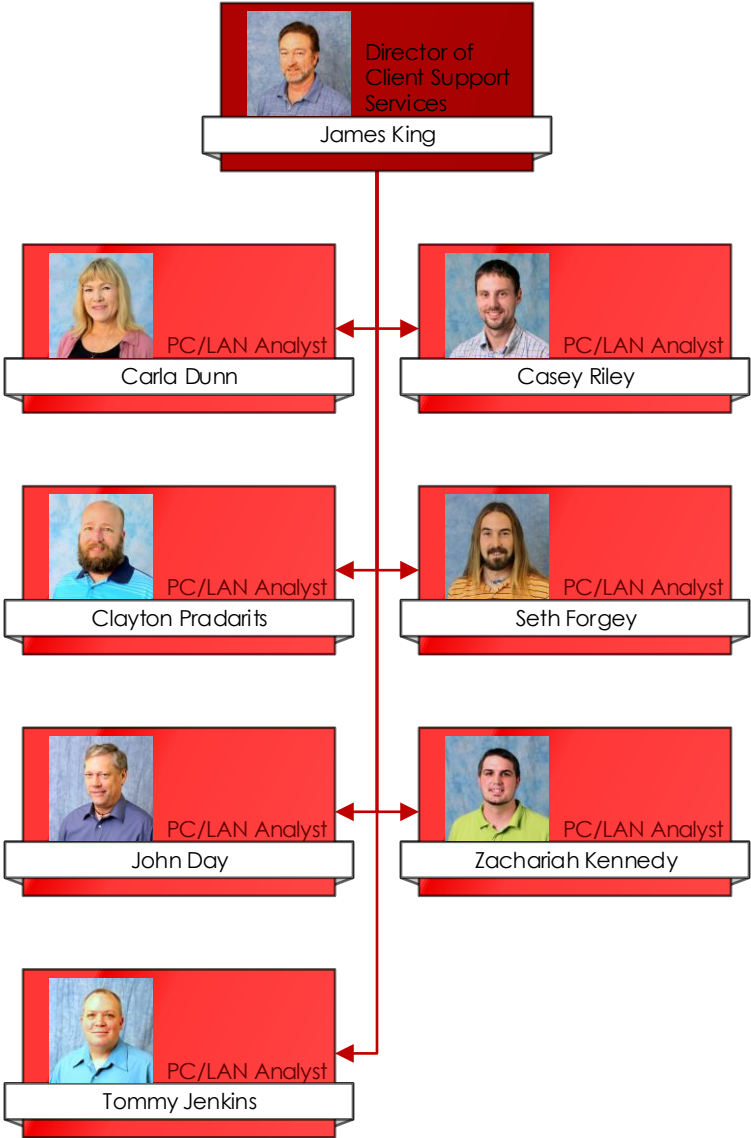

Client Support Services