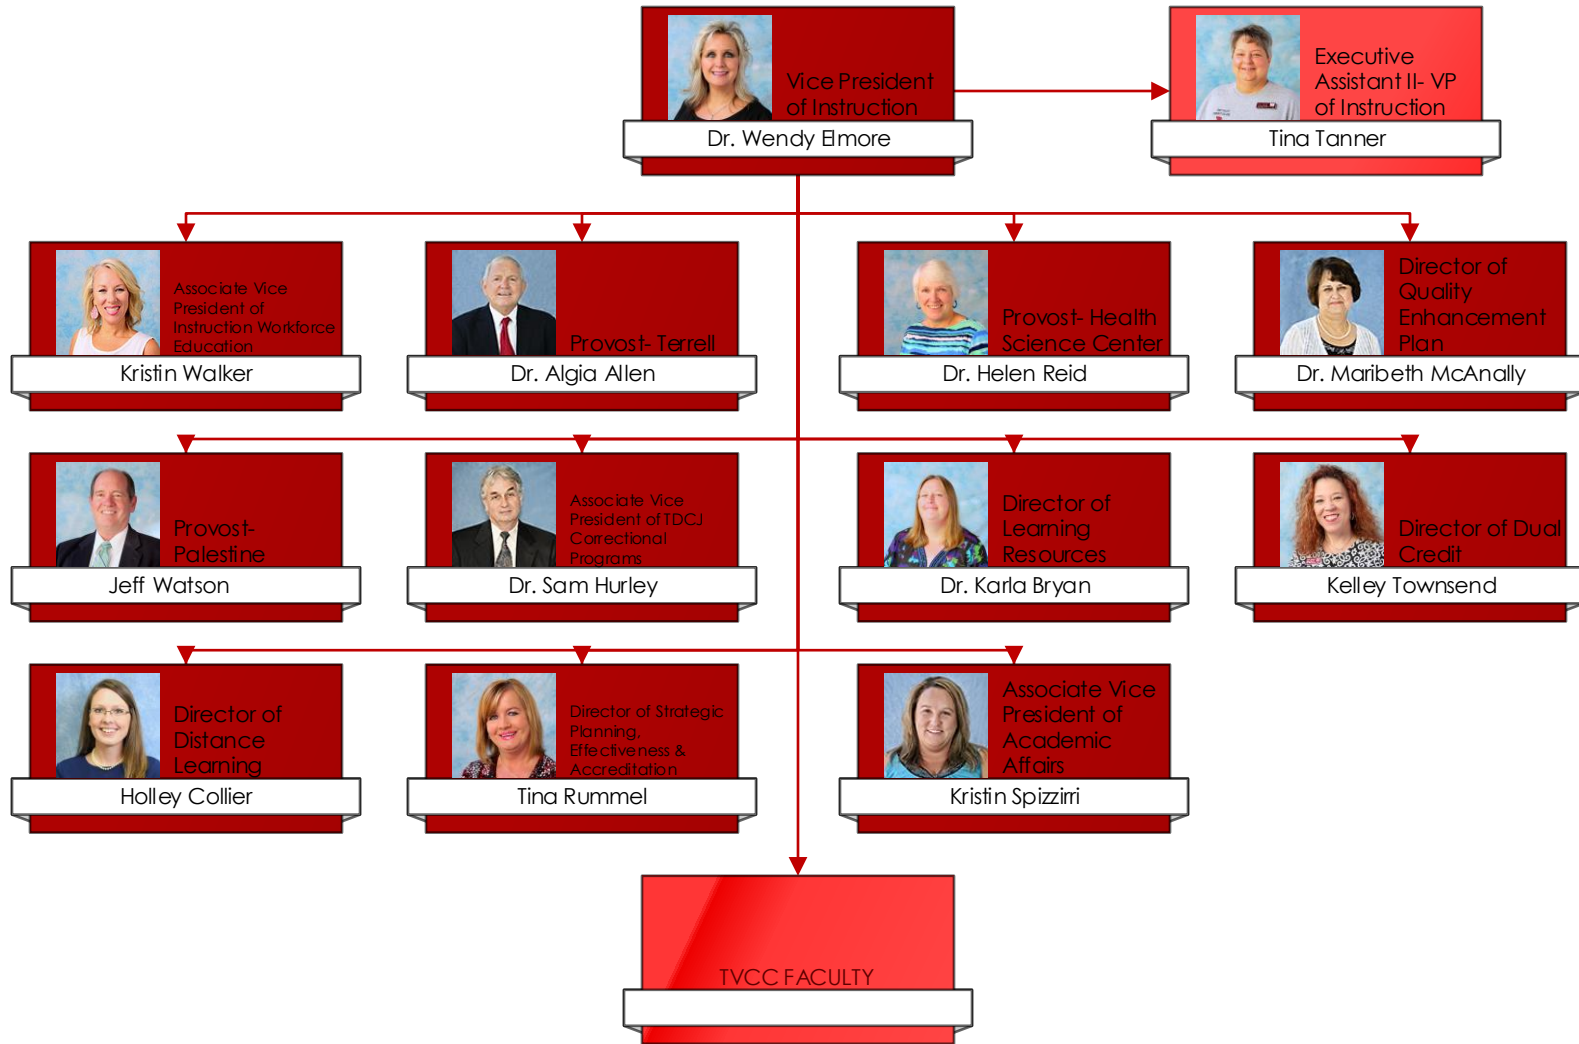

Trinity Valley Community College Organizational Chart

Revised
11/20/2019

Executive Team

President

President
Dr. Jerry King

Associate Vice
President of
Facilities
Management
David Graem

Vice President of Instruction

Vice President of Information Technology

Vice President of Administrative Services/CFO

Vice President of Student Services/ Athletic Director

Vice President of Institutional Advancement

Provost, Health Science Center