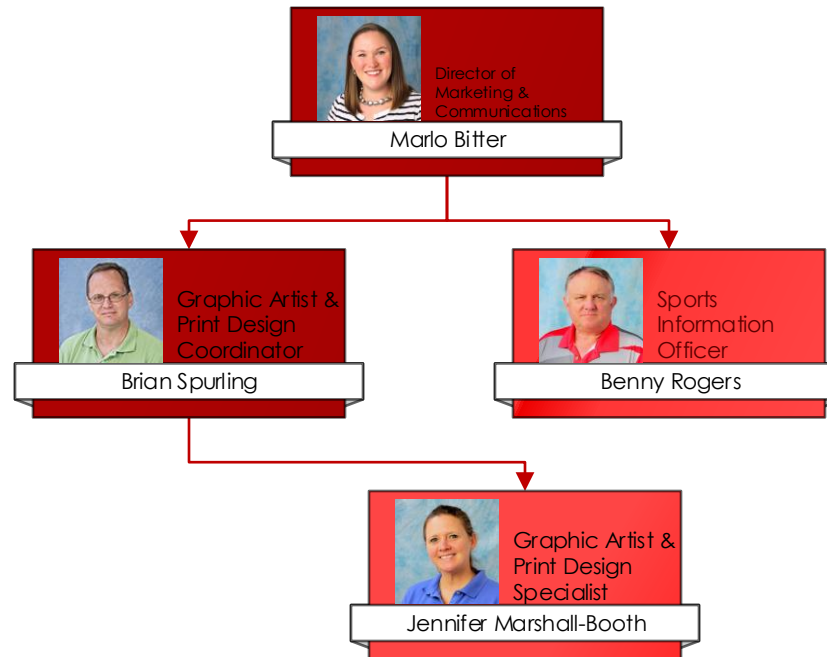

Marketing & Communication