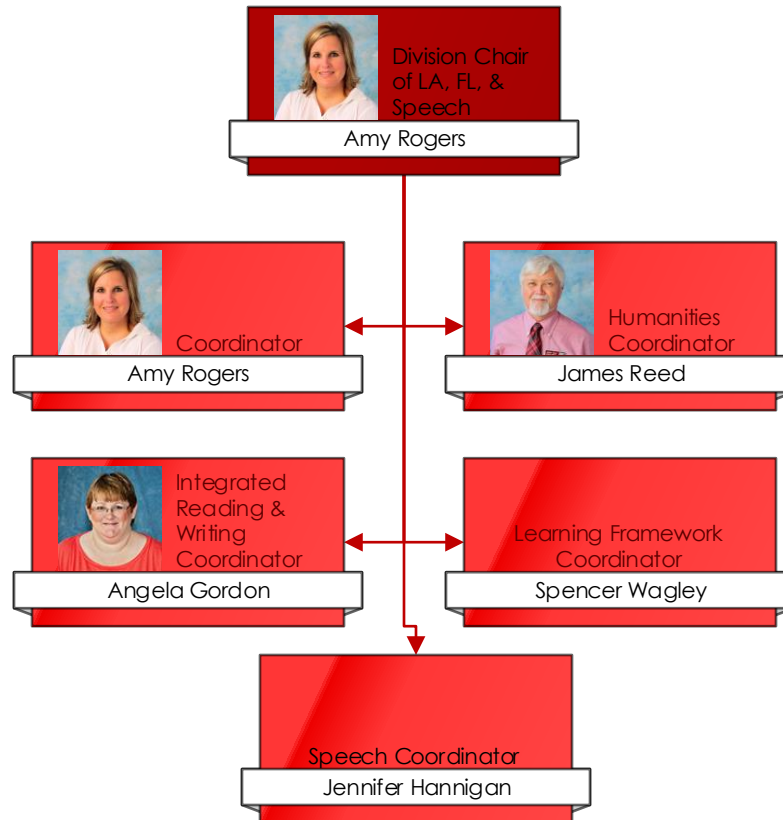

Provost, Palestine Campus

Provost, Terrell Campus

Associate Vice President of Academic Affairs

Fine Arts

Language Arts, Foreign Languages, & Speech

Science

Math

Division Chair
of Math/Math
Coordinator