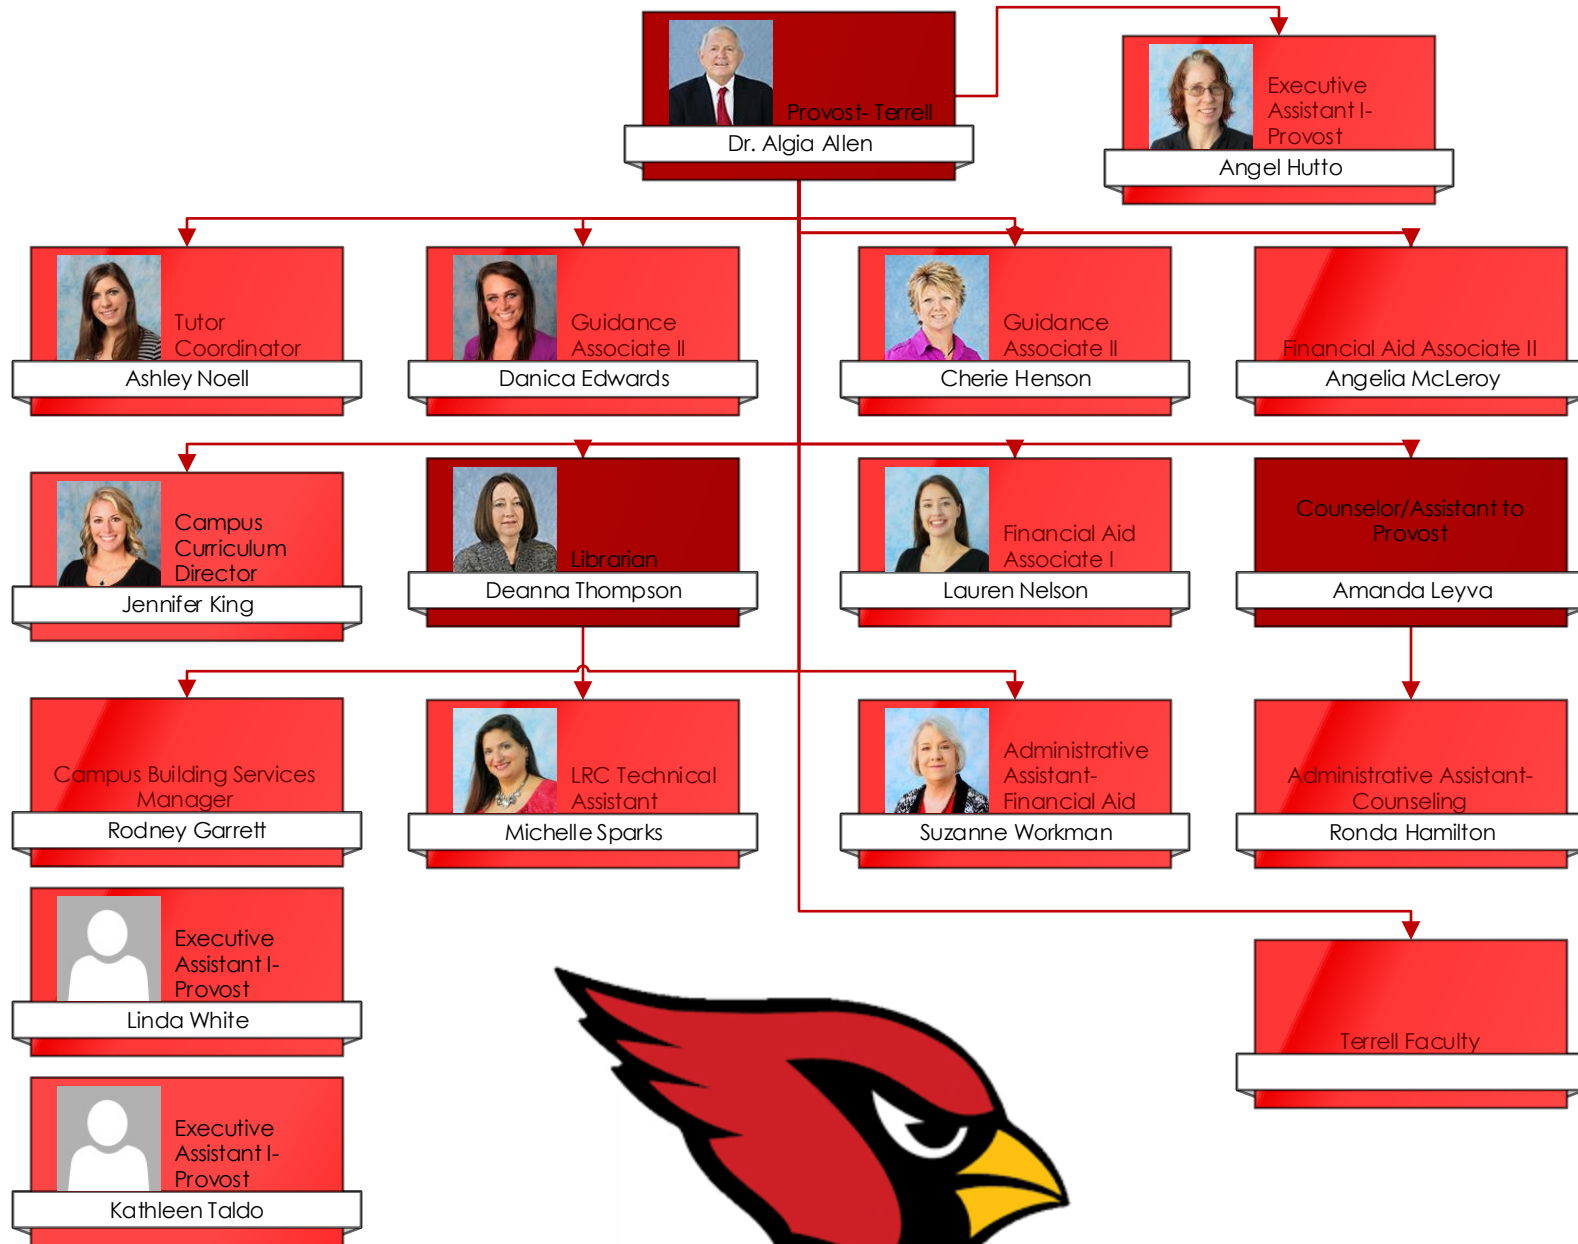

Trinity Valley Community College Organizational Chart

Revised
11/20/2019

Executive Team

President

President
Dr. Jerry King

Associate Vice
President of
Facilities
Management
David Graem

Vice President of Instruction

Vice President of Information Technology

Vice President of Administrative Services/CFO

Vice President of Student Services/ Athletic Director

Vice President of Institutional Advancement

Provost, Health Science Center

Provost, Palestine Campus

Provost, Terrell Campus

Associate Vice President of Academic Affairs

Fine Arts

Language Arts, Foreign Languages, & Speech

Science

Math

Division Chair
of Math/Math
Coordinator

Lisa Clark

Math Faculty

Social Science

Associate Vice President of Workforce Instruction

Associate Vice President of TDCJ Correctional Programs

Associate Vice President of Facilities

Associate Vice President of Enrollment Management