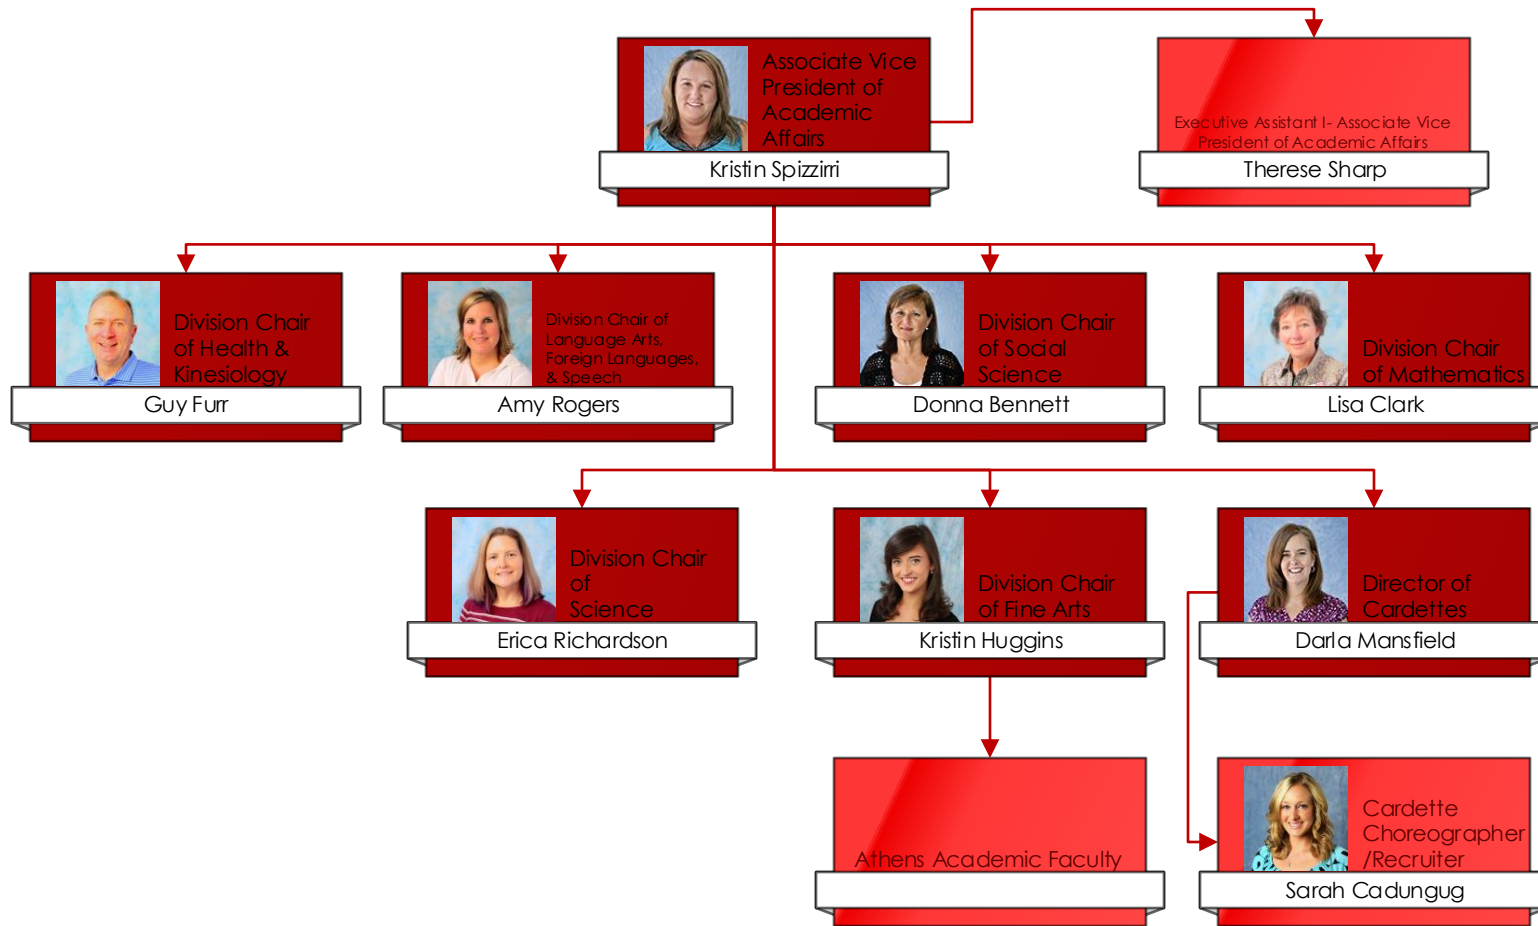

Trinity Valley Community College Organizational Chart

Revised
11/20/2019

Executive Team

President

President
Dr. Jerry King

Associate Vice
President of
Facilities
Management
David Graem

Vice President of Instruction

Vice President of Information Technology

Vice President of Administrative Services/CFO

Vice President of Student Services/ Athletic Director

Vice President of Institutional Advancement

Provost, Health Science Center

Provost, Palestine Campus

Provost, Terrell Campus

Associate Vice President of Academic Affairs

Fine Arts

Language Arts, Foreign Languages, & Speech

Science

Math

Division Chair
of Math/Math
Coordinator

Lisa Clark

Math Faculty

Social Science

Associate Vice President of Workforce Instruction

Associate Vice President of TDCJ Correctional Programs

Associate Vice President of Facilities

Associate Vice President of Enrollment Management