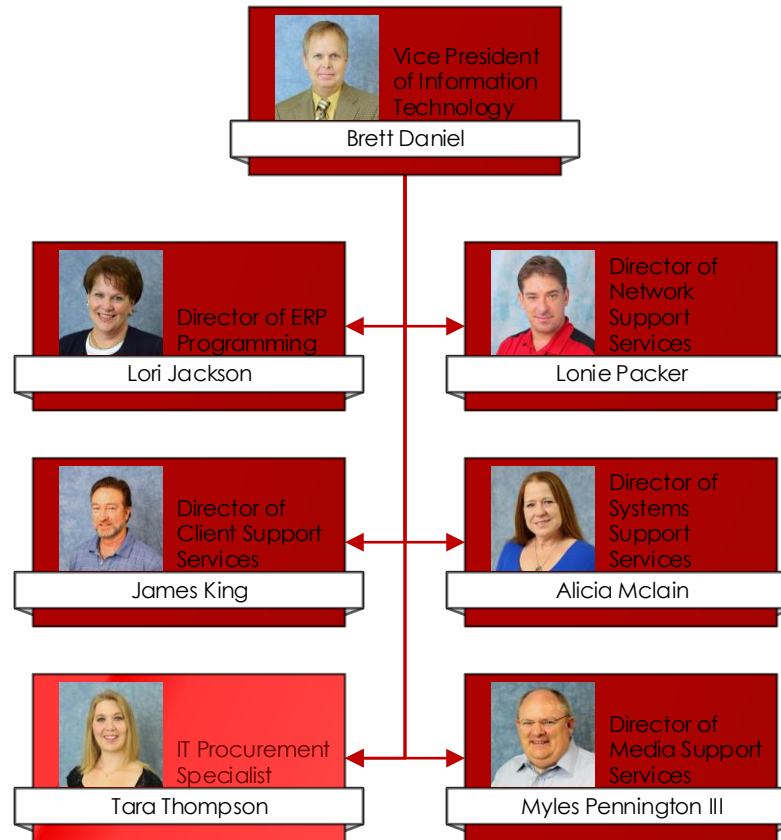

Trinity Valley Community College Organizational Chart

Revised
11/20/2019

Executive Team

President

President
Dr. Jerry King

Associate Vice
President of
Facilities
Management
David Graem

Vice President of Instruction

Vice President of Information Technology

Vice President of Administrative Services/CFO

Vice President of Student Services/ Athletic Director

Vice President of Institutional Advancement

Provost, Health Science Center

Provost, Palestine Campus

Provost, Terrell Campus

Associate Vice President of Academic Affairs

Fine Arts

Language Arts, Foreign Languages, & Speech

Science

Math

Division Chair
of Math/Math
Coordinator

Media Support Services

Network Support Services

System Support Services

ERP Programming

Director of ERP
Programming

Lori Jackson

ERP Analyst

Jason Hanson