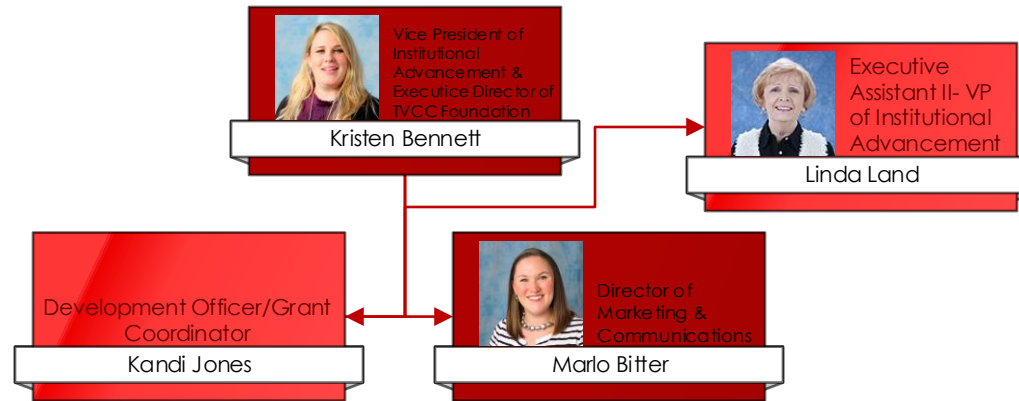

Trinity Valley Community College Organizational Chart

Revised
11/20/2019

Executive Team

President

President
Dr. Jerry King

Associate Vice
President of
Facilities
Management
David Graem

Vice President of Instruction

Vice President of Information Technology

Vice President of Administrative Services/CFO

Vice President of Student Services/ Athletic Director

Vice President of Institutional Advancement

Provost, Health Science Center