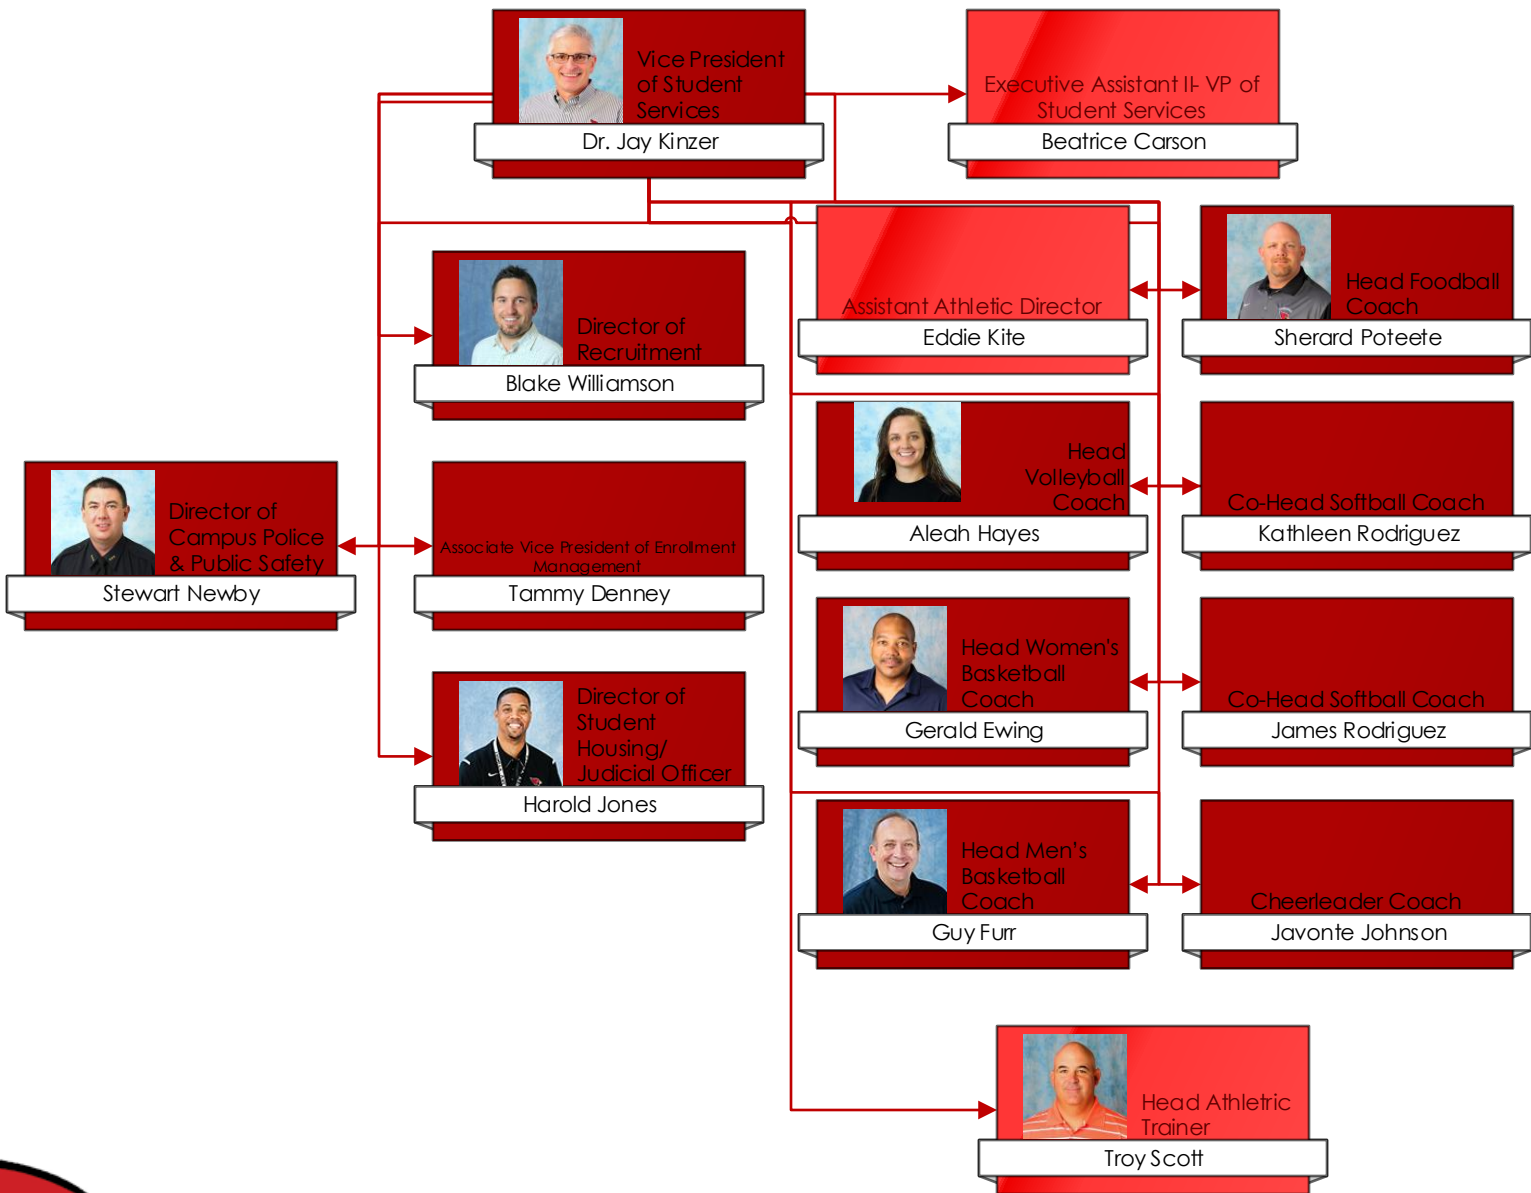

Trinity Valley Community College Organizational Chart

Revised
11/20/2019

Executive Team

President

President
Dr. Jerry King

Associate Vice
President of
Facilities
Management
David Graem

Vice President of Instruction

Vice President of Information Technology

Vice President of Administrative Services/CFO

Vice President of Student Services/ Athletic Director

Vice President of Institutional Advancement

Provost, Health Science Center

Provost, Palestine Campus

Provost, Terrell Campus

Associate Vice President of Academic Affairs

Fine Arts

Language Arts, Foreign Languages, & Speech

Science

Math

Division Chair
of Math/Math
Coordinator