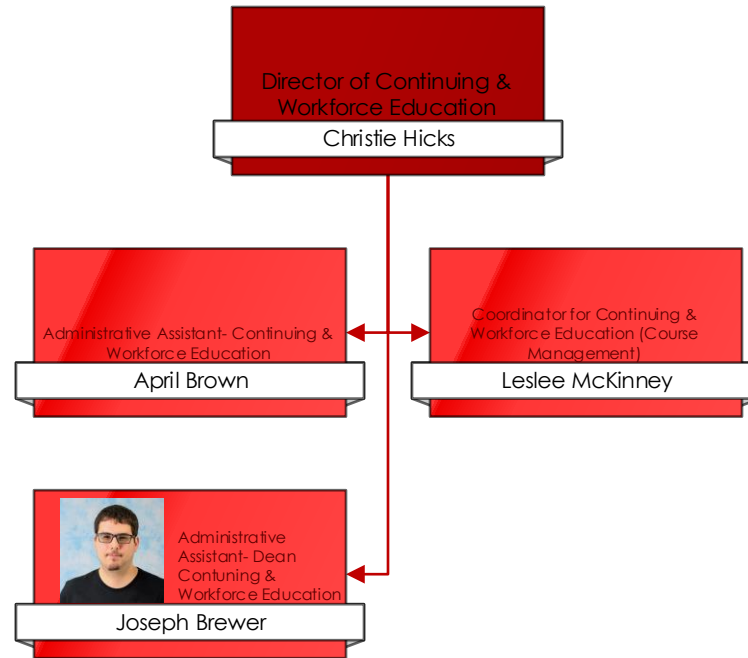

Continuing & Workforce Education