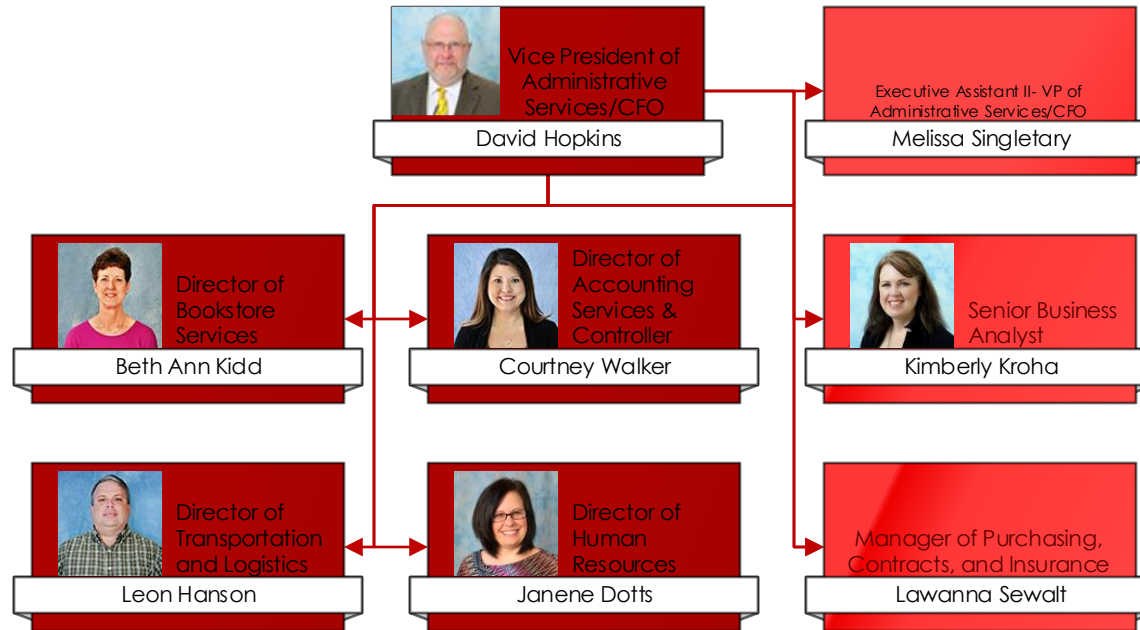

Trinity Valley Community College Organizational Chart

Revised
11/20/2019

Executive Team

President

President
Dr. Jerry King

Associate Vice
President of
Facilities
Management
David Graem

Vice President of Instruction

Vice President of Information Technology

Vice President of Administrative Services/CFO

Vice President of Student Services/ Athletic Director

Vice President of Institutional Advancement

Provost, Health Science Center

Media Support Services

Network Support Services

System Support Services

ERP Programming

Director of ERP
Programming

Lori Jackson

ERP Analyst

Jason Hanson